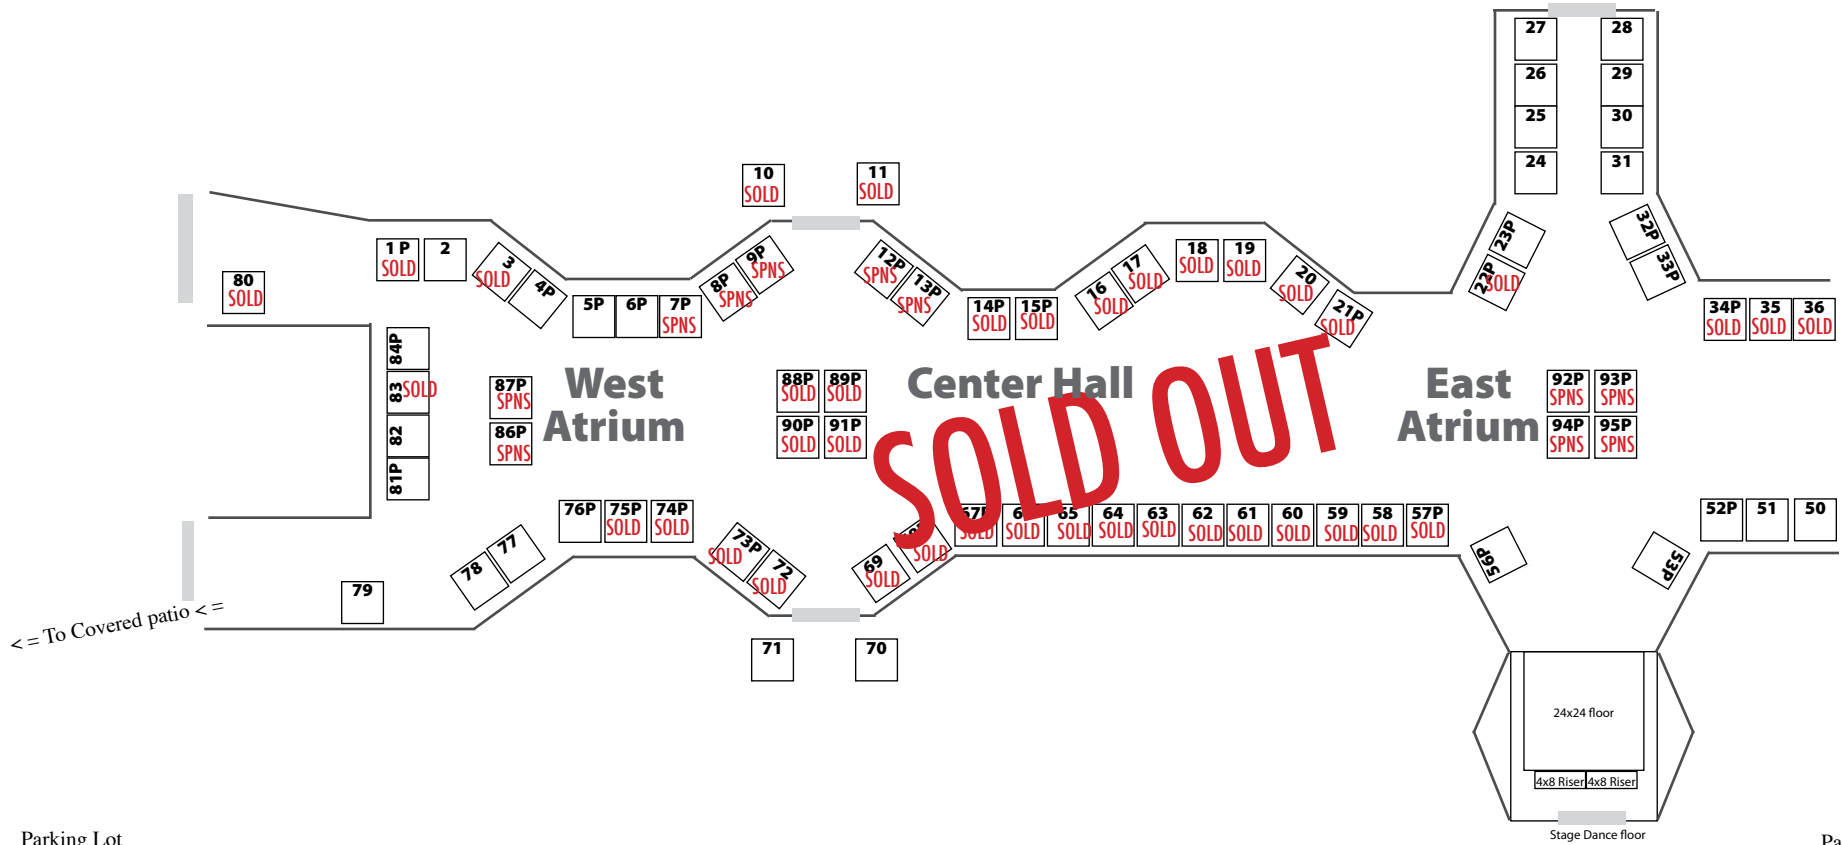

# iLearn Fair

a family education & enrichment expo

**February 4<sup>th</sup>**  
**Saturday • 10 a.m. - 3 p.m.**

Wells Fargo Center for the Arts

Outside in Sculpture Garden Courtyard

<= Hwy 101

Space Dimensions:  
Inside 8 x 5, 6' table  
Outside 10x10 space

Parking Entrance and Lot

Parking Lot

Parking Lot